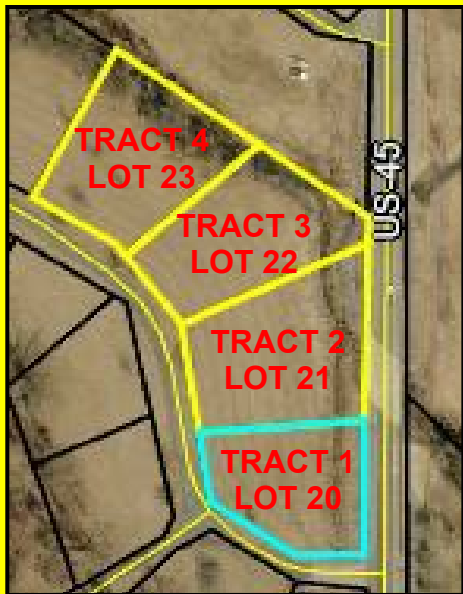

REAL ESTATE

Selling 4 Lots in the Nob Hill Subdivision in Wingo, KY. Located on California St. & St. Rt. 45S. Lots will be sold by tract and in combination to arrive at the highest selling price. All tracts will be sold at 7242 St. Rt. 45S at 12:00 Noon!

- TRACT 1 - Lot 20
- TRACT 2 - Lot 21
- TRACT 3 - Lot 22
- TRACT 4 - Lot 23

(NOTE: Lots sold by Nob Hill Subdivision Plat)

TRACT 5 - Manufactured Home & .52 +/- Acres located at 437 St. Rt 1748, Mayfield (Pryorsburg), KY.

ALSO SELLING: 3 Manufactured homes to be removed from property.

TERMS ON REAL ESTATE: 20% down day of sale with balance being due within 30 business days or upon delivery of deed. Contact Lisa Wilson (270) 705-4881 for showings!